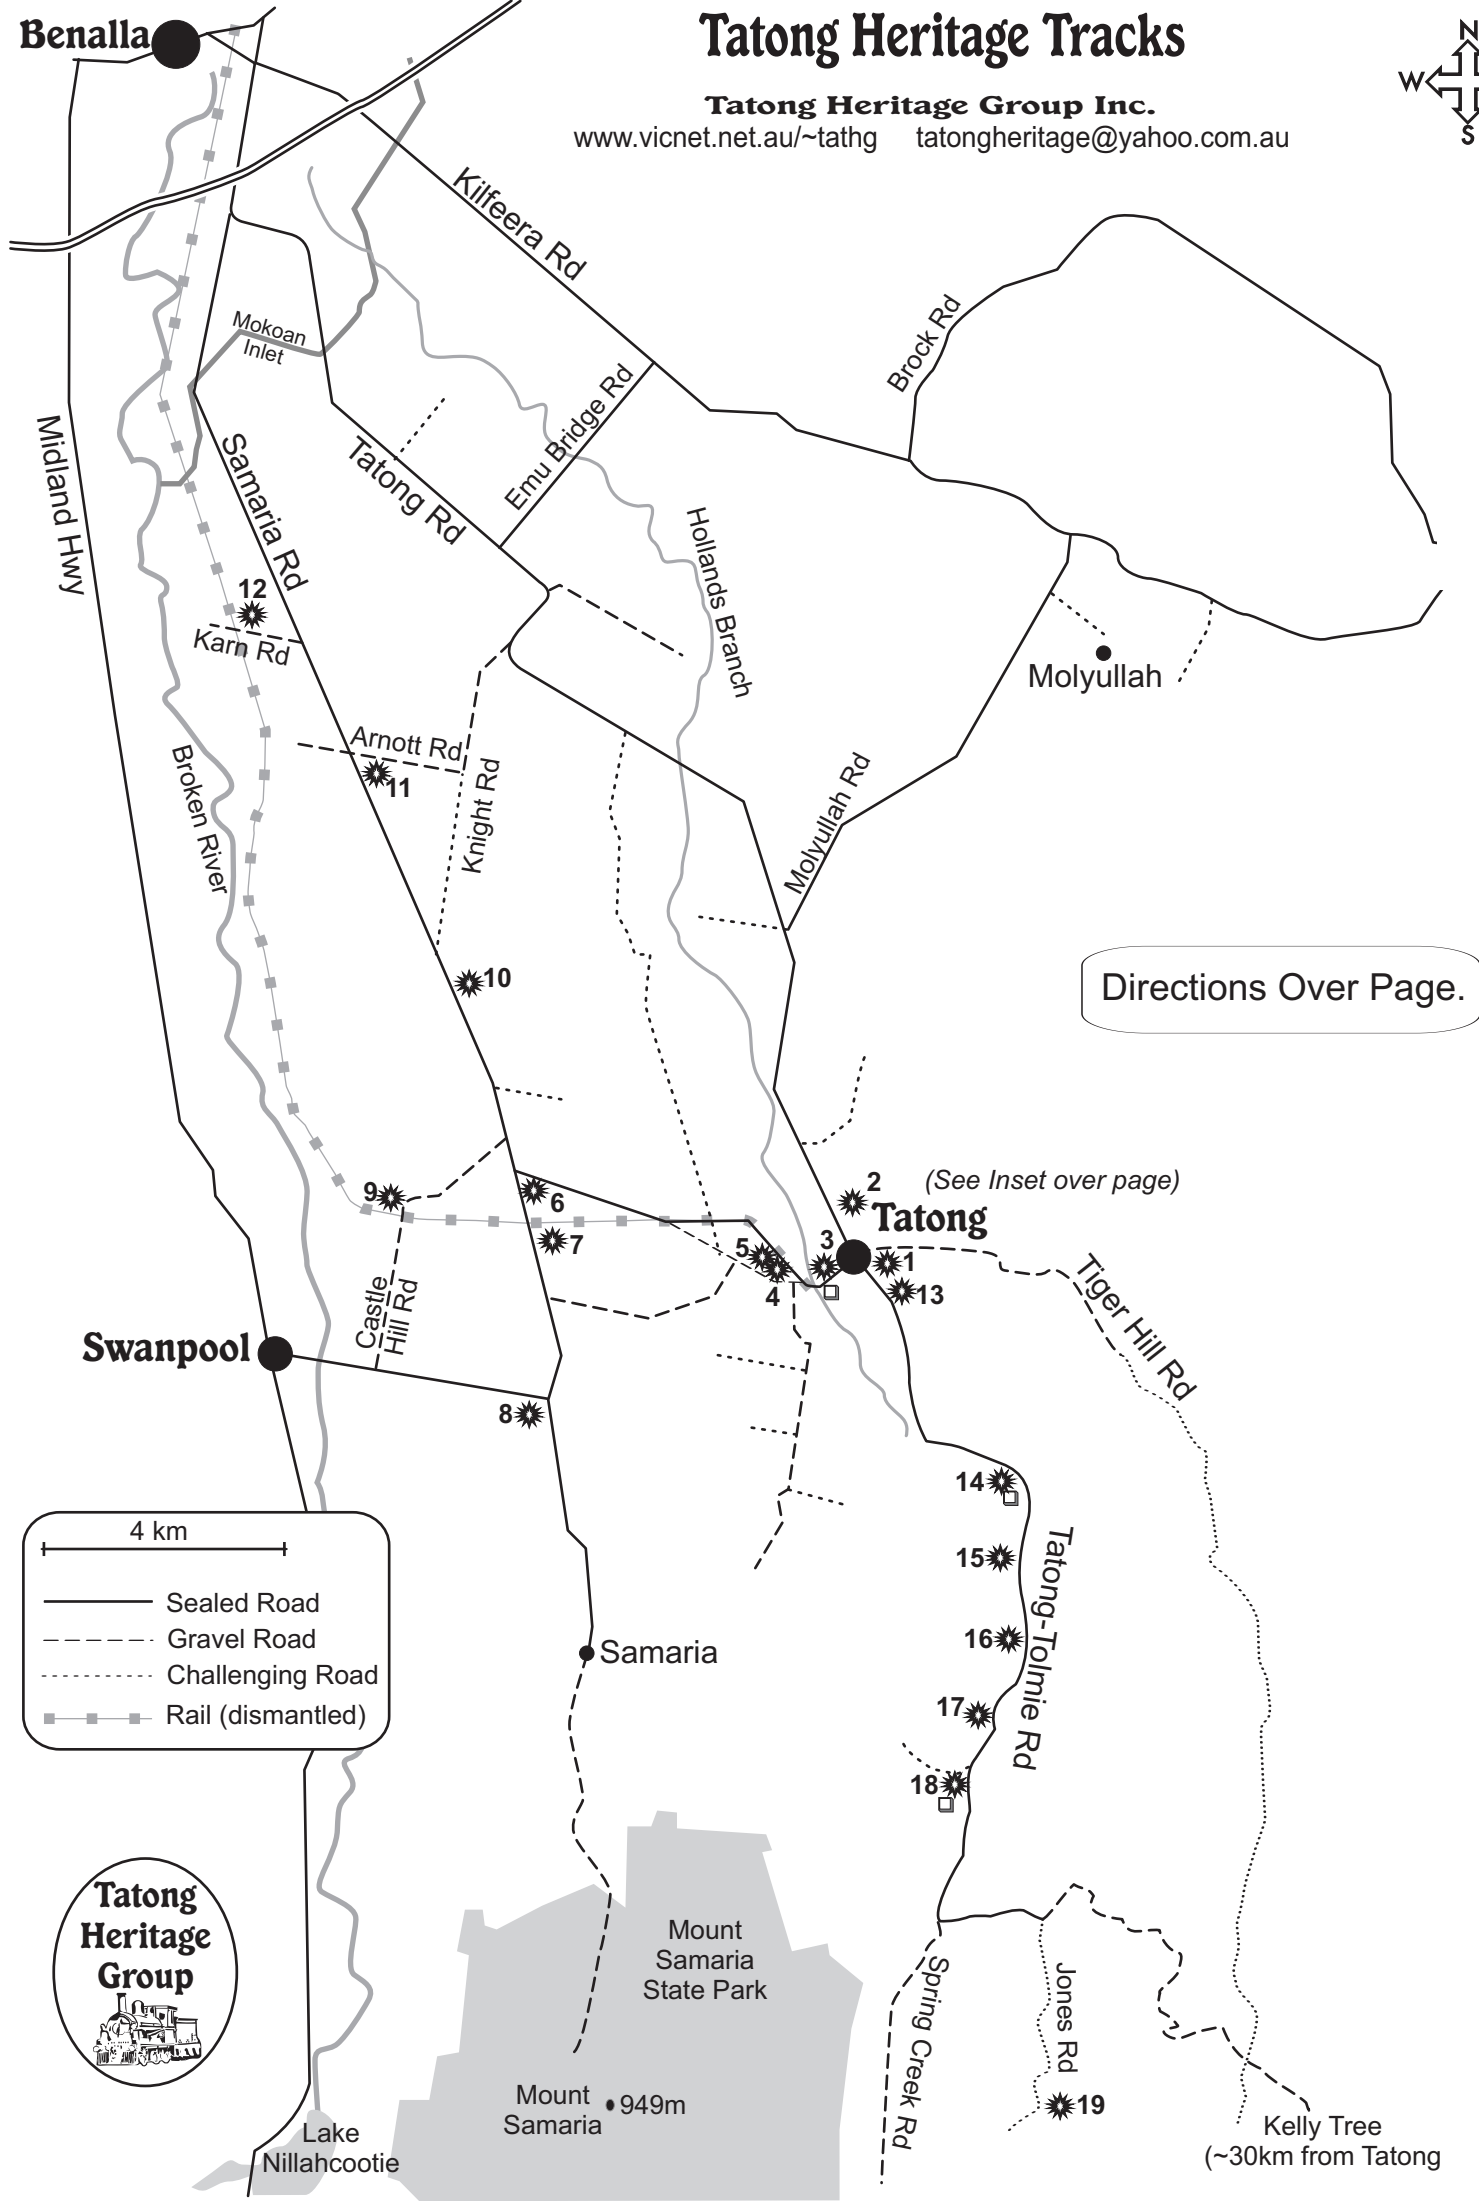

Benalla

Tatong Heritage Tracks

Tatong Heritage Group Inc.

www.vicnet.net.au/~tathg tatongheritage@yahoo.com.au

Directions Over Page.

(See Inset over page)

4 km

- Sealed Road
- Gravel Road
- Challenging Road
- Rail (dismantled)

Lake Nillahcootie

Mount Samaria • 949m

Mount Samaria State Park

Kelly Tree (~30km from Tatong)

This output: Dec 2022 Compiled by Andrea Stevenson